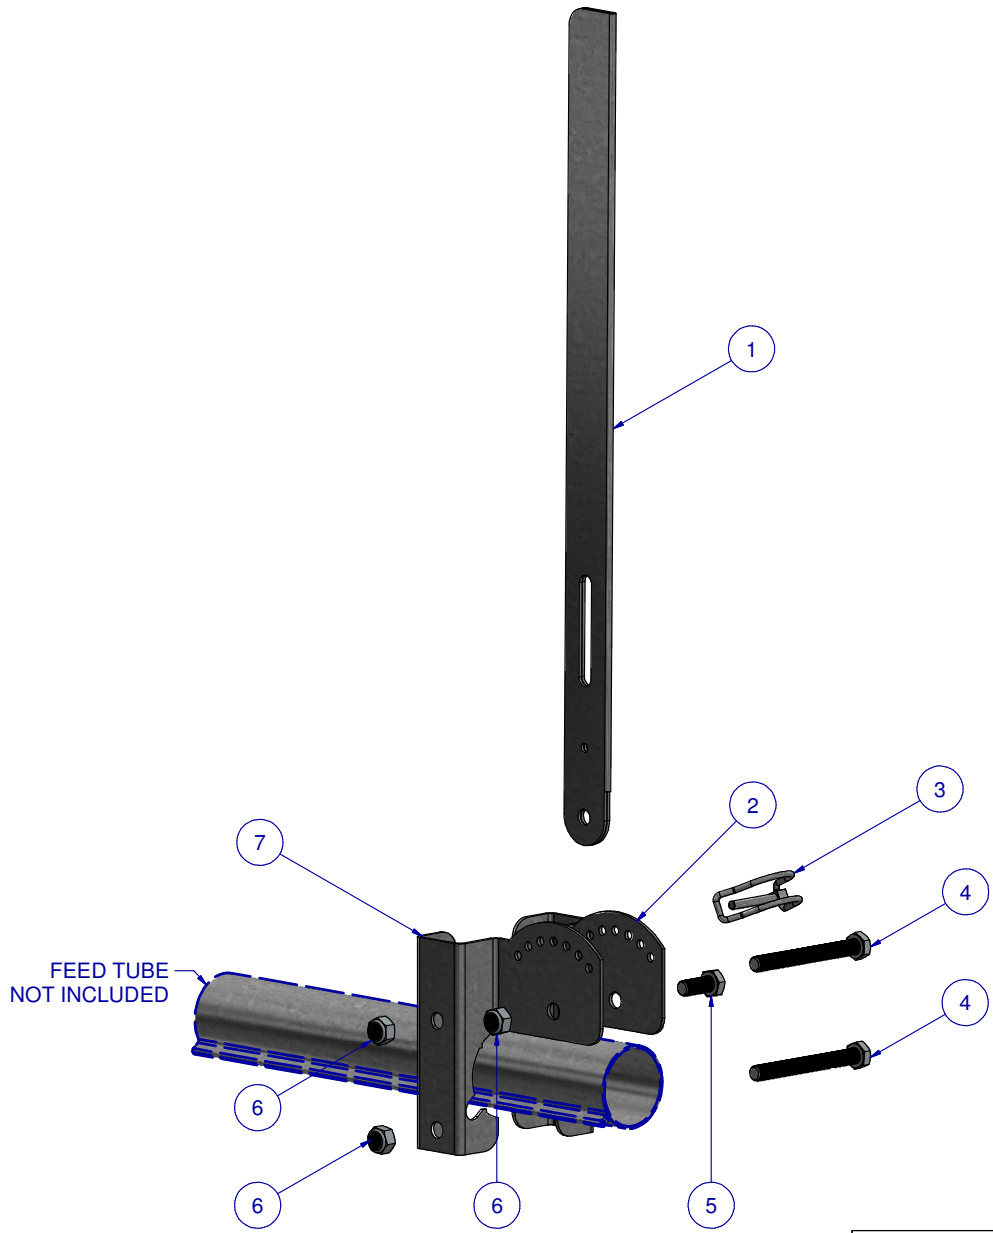

ITEM	PART NR.	QTY	DESCRIPTION
1	300302	1	HANDLE: TRAY RETURN
2	300306	1	BRACKET: TRAY RETURN HANDLE VERSION LEFT
3	300308	1	PIN: TRAY RETURN HANDLE VERSION
4	300310	2	FASTENER: BOLT HEX HEAD M8 X 1 X 75
5	300312	1	FASTENER: BOLT HEX HEAD M8 X 1 X 20
6	300314	3	FASTENER: NUT NYLON INSERT LOCK M8 X 1
7	300304	1	BRACKET: TRAY RETURN HANDLE VERSION RIGHT

 BUTTERFLY CONCEPTS®	TRAY RETURN ASSEMBLY: HANDLE VERSION		PART NR.:
	DATE: 04-11-17	REVISION:	300300