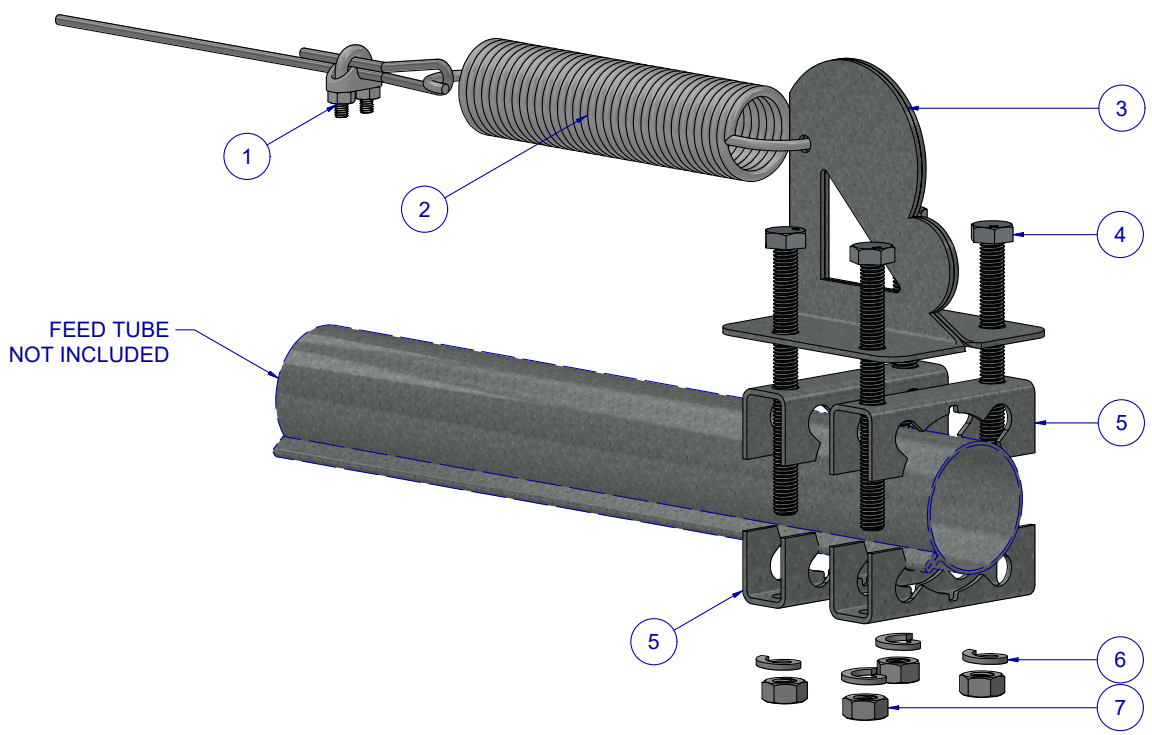

ITEM	PART NR.	QTY	DESCRIPTION
1	300250	1	CABLE CLAMP: ACTUATOR CABLE
2	300224	1	SPRING: ANCHOR BRACKET - G3
3	300200	1	ANCHOR BRACKET: TRAY RETURN SPRING VERSION
4	300316	4	FASTENER: BOLT HEX HEAD M8 X 1.25 X 90
5	300212	4	CLAMP BRACKET: BOLT VERSION
6	300318	4	FASTENER: WASHER SPLIT LOCK M8
7	300324	4	FASTENER: NUT M8 X 1.25

 BUTTERFLY CONCEPTS	TRAY RETURN ASSEMBLY: SPRING VERSION G3		PART NR.:
	DATE: 04-21-17	REVISION: 1	300262