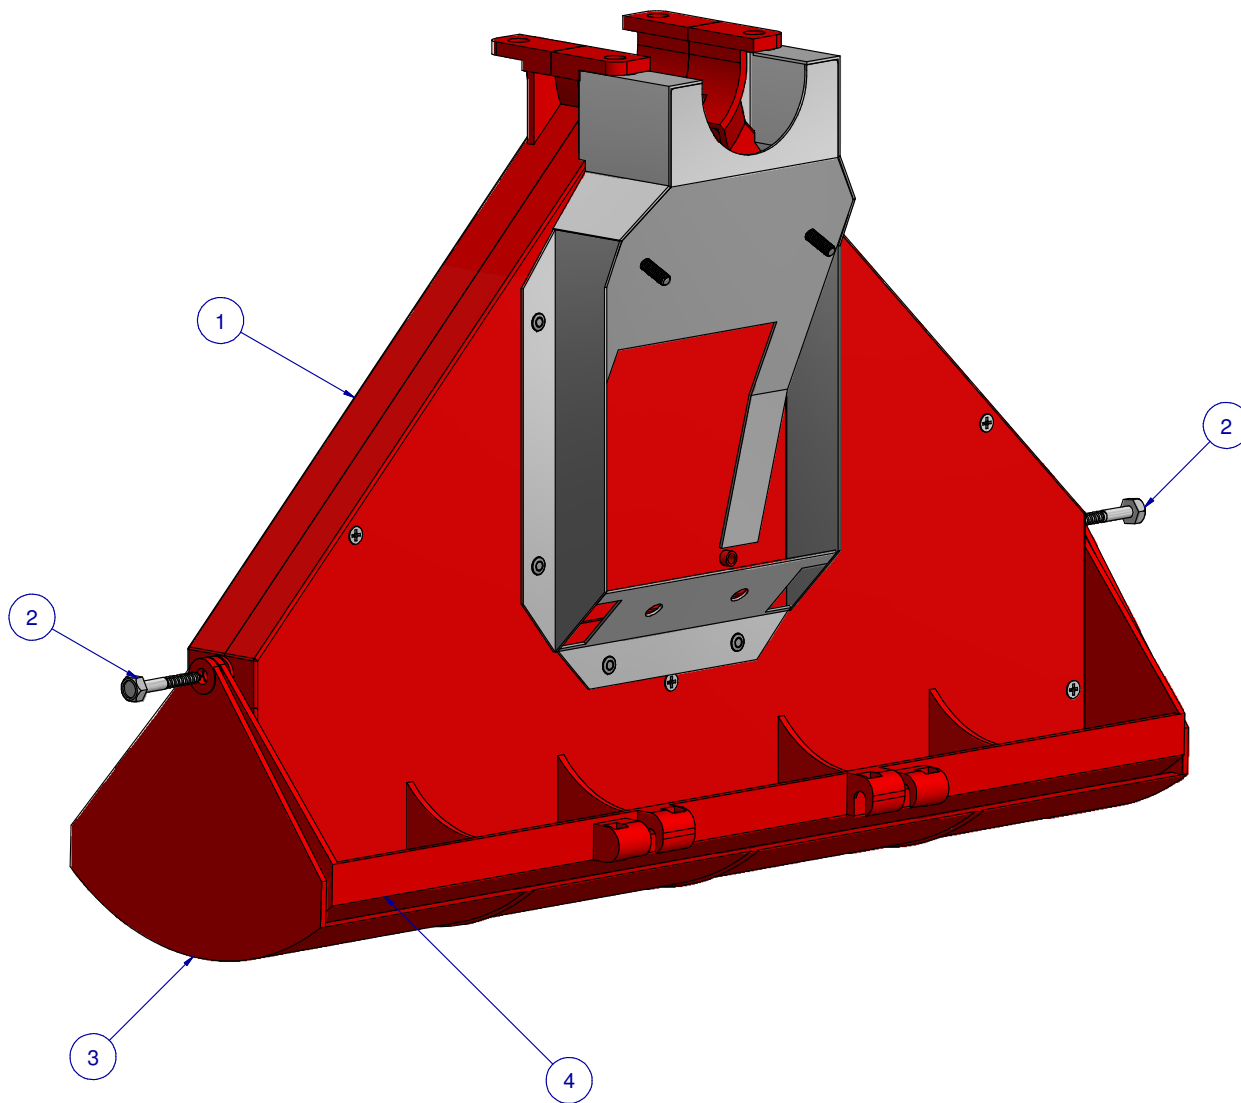

FOR 45MM DIAMETER FEED TUBE

SCALE: 40%

ITEM	PART NR.	QTY	DESCRIPTION
1	200380	1	DISPENSER UNIT: IN-LINE CONTROL TRAY G2/45/FS4
2	100152	2	SCREW: TRAY TO DISPENSER - G2
3	100130	1	TRAY: EXTERIOR
4	100140	1	TRAY: INTERIOR

 BUTTERFLY CONCEPTS	DISPENSER SUB ASSEMBLY: IN-LINE CONTROL TRAY G2/45/FS4		PART NR.:
	DATE: 02-18-16	REVISION:	200382