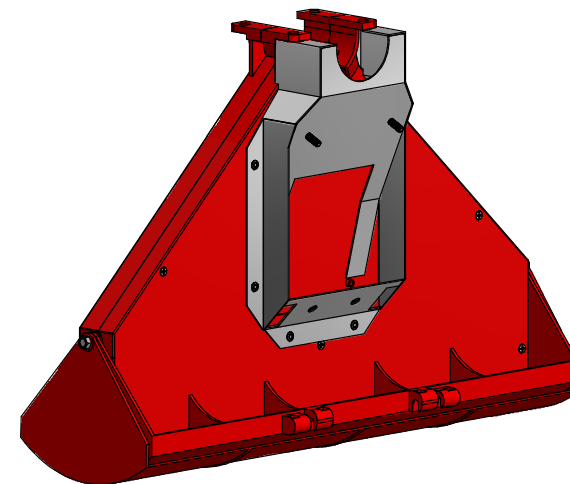

FOR 45MM DIAMETER FEED TUBE

SCALE: 40%

ITEM	PART NR.	QTY	DESCRIPTION
1	200380	1	DISPENSER UNIT: IN-LINE CONTROL TRAY G2/45/FS4
2	100152	2	SCREW: TRAY TO DISPENSER - G2
3	100130	1	TRAY: EXTERIOR
4	100140	1	TRAY: INTERIOR

 BUTTERFLY CONCEPTS	DISPENSER SUB ASSEMBLY: IN-LINE CONTROL TRAY G2/45/FS4		PART NR.:
	DATE: 02-18-16	REVISION:	200382