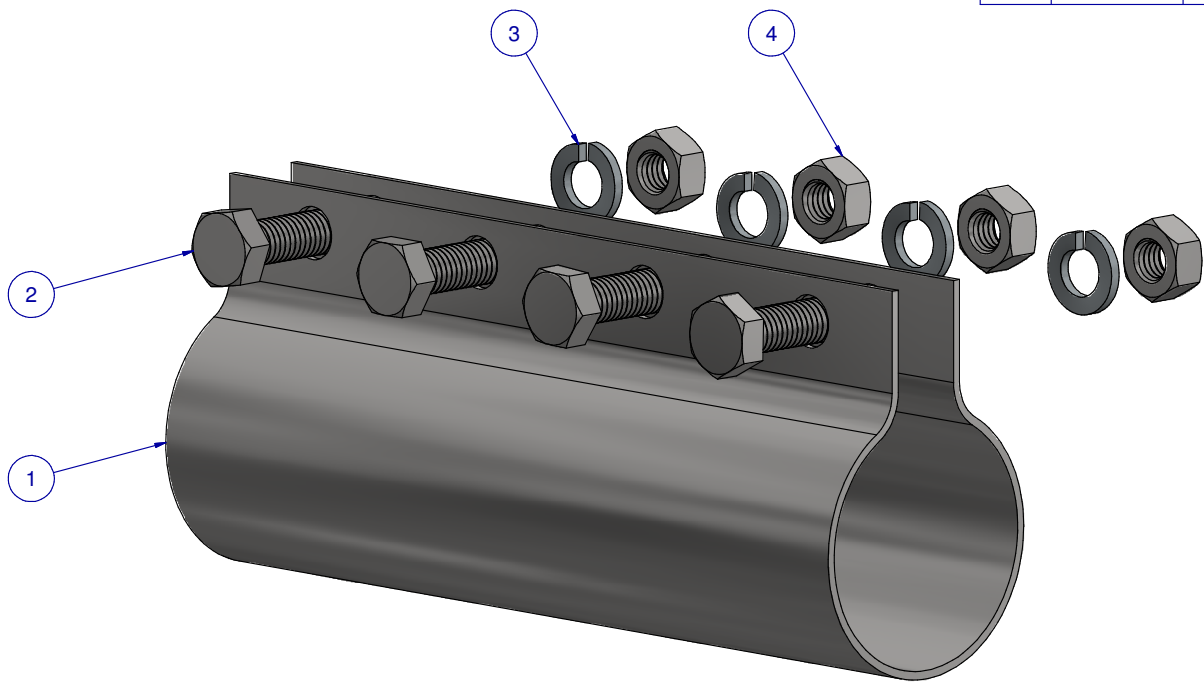

ITEM	PART NR.	QTY	DESCRIPTION
1	300326	1	COUPLER: TUBE ADAPTER G2/45 - HFT
2	300322	4	FASTENER: BOLT HEX HEAD M8 X 1.25 X 30
3	300318	4	FASTENER: WASHER SPLIT LOCK M8
4	300324	4	FASTENER: NUT M8 X 1.25

 BUTTERFLY CONCEPTS®	COUPLER ASSEMBLY: TUBE ADAPTER G2/45 - HFT		PART NR.:
	DATE: 01-26-18	REVISION:	200198