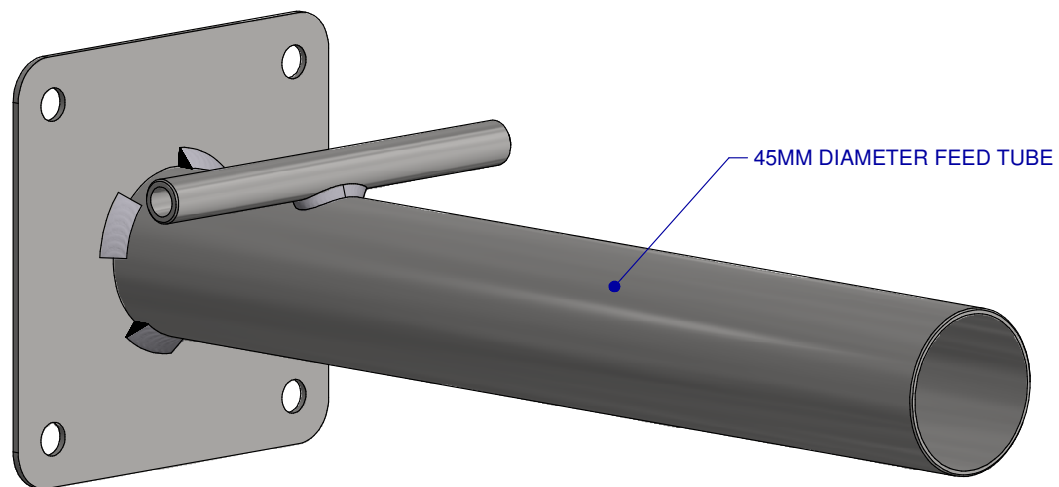

FOR 45MM DIAMETER FEED TUBE WITH HEM

SCALE: 50%

 BUTTERFLY CONCEPTS®	TUBE ADAPTER: END-LINE CONTROL TRAY G2/45 - HFT		PART NR.:
	DATE: 01-26-18	REVISION:	200196