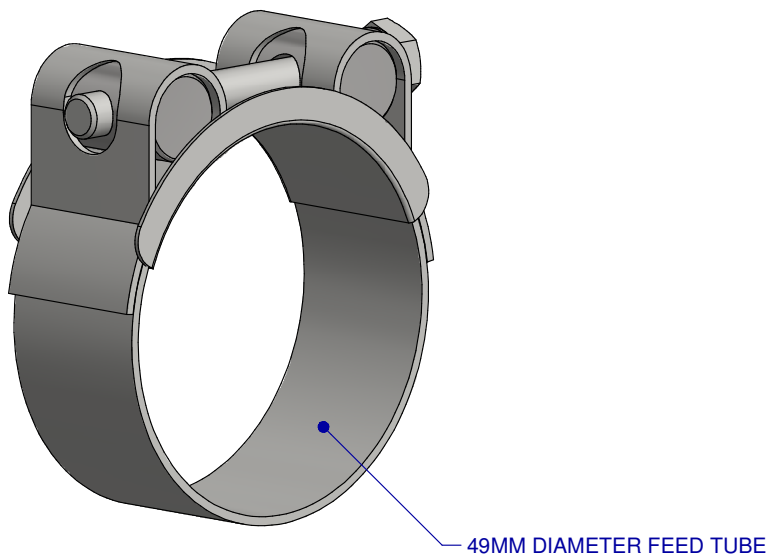

FOR 49MM DIAMETER FEED TUBE

SCALE: 100%

 BUTTERFLY CONCEPTS	CLAMP: TUBE ADAPTER G2/49 - NHFT		PART NR.:
	DATE: 11-17-14	REVISION: 3	200188