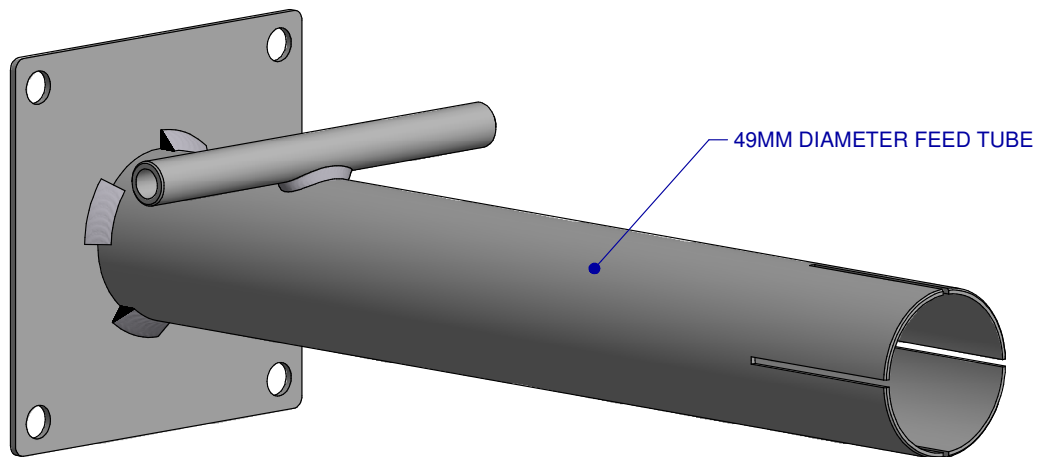

FOR 49MM DIAMETER FEED TUBE

SCALE: 50%

 BUTTERFLY CONCEPTS®	TUBE ADAPTER: END-LINE CONTROL TRAY G2/49 - NHFT		PART NR.:
	DATE: 11-17-14	REVISION: 2	200186