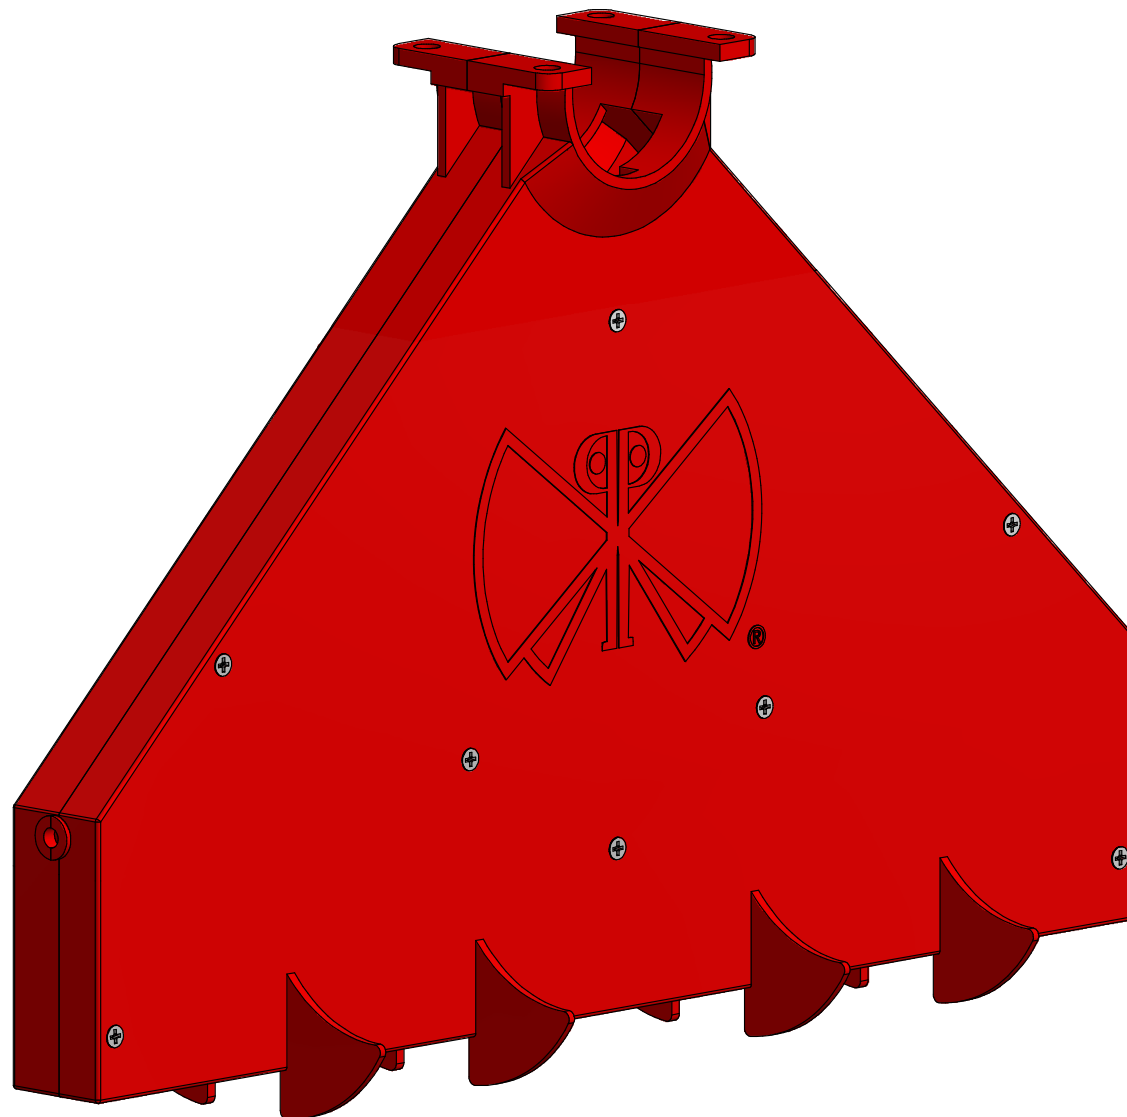

FOR 49MM DIAMETER FEED TUBE

SCALE: 50%

DISPENSER UNIT: G2/49/FS4	
DATE: 01-10-11	REVISION:

PART NR.:
124934