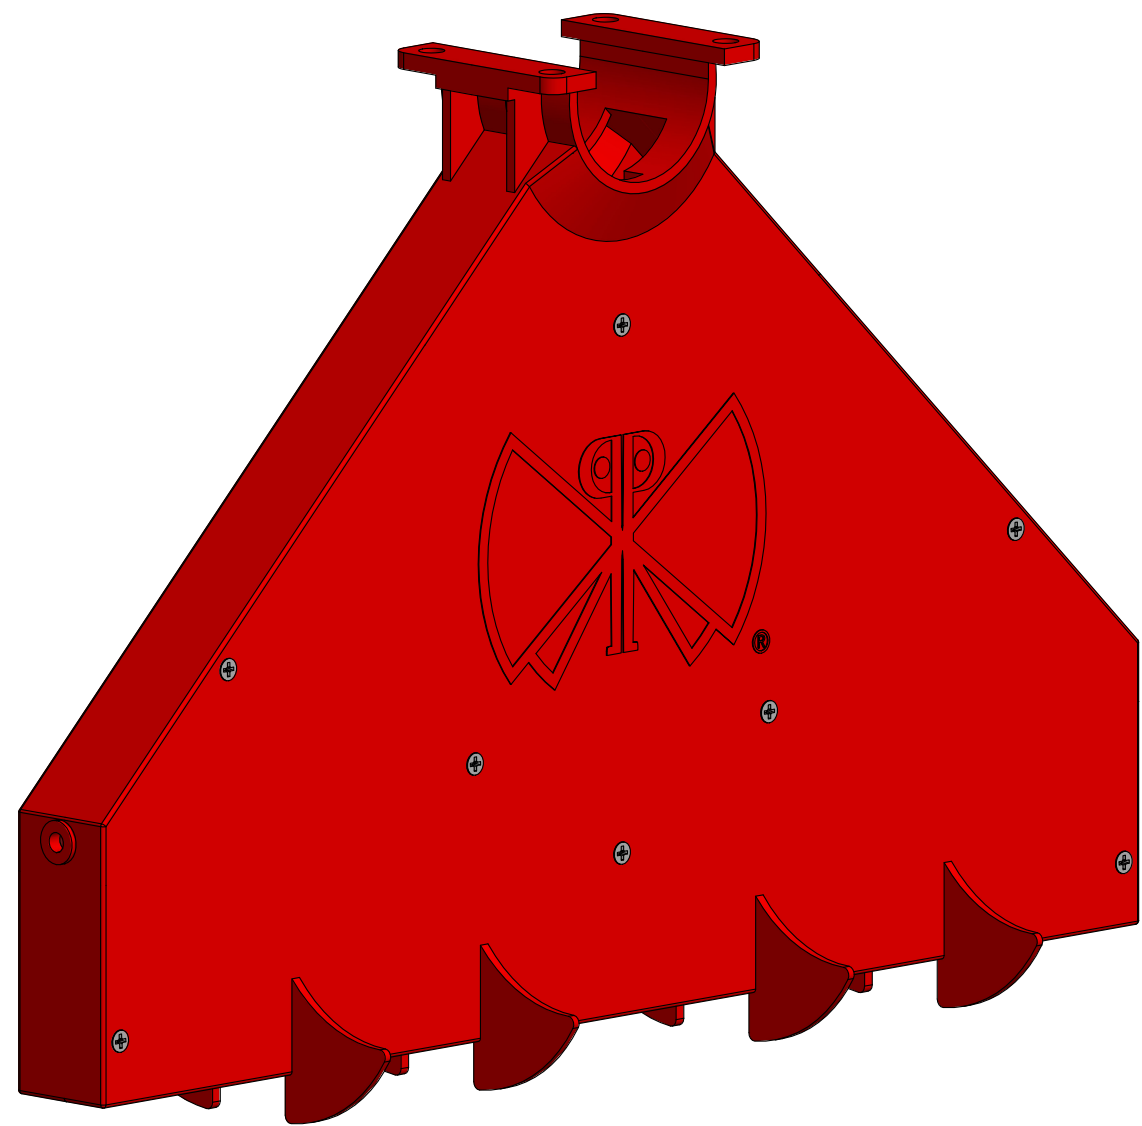

FOR 49MM DIAMETER FEED TUBE

SCALE: 50%

 BUTTERFLY CONCEPTS®	DISPENSER UNIT: G2/49/FS4		PART NR.:
	DATE: 01-10-11	REVISION:	124934