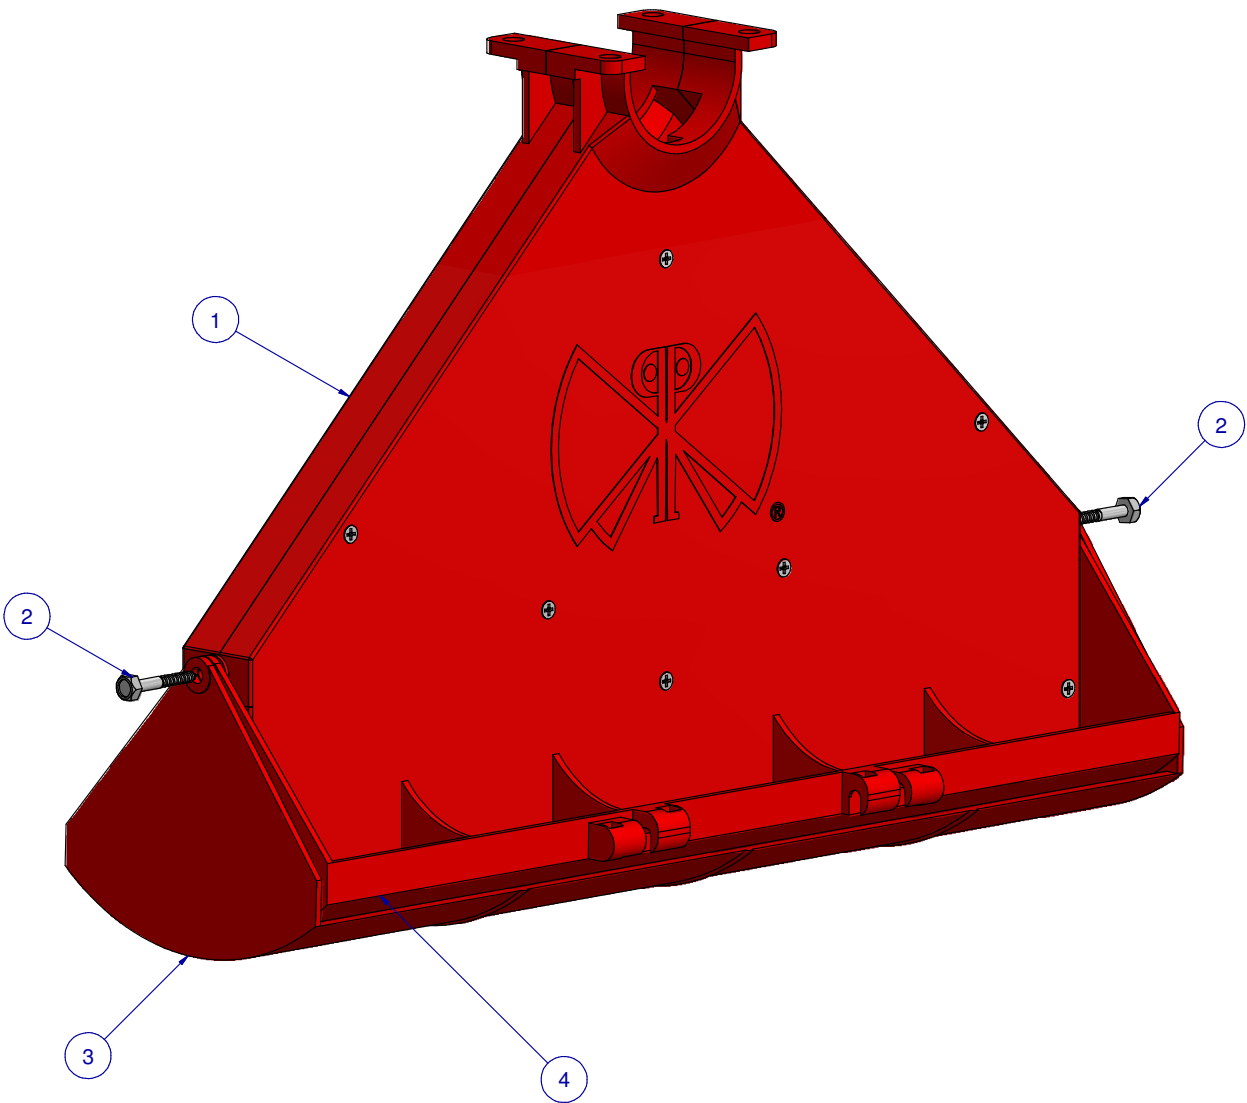

FOR 49MM DIAMETER FEED TUBE

SCALE: 40%

ITEM	PART NR.	QTY	DESCRIPTION
1	124934	1	DISPENSER UNIT: G2/49/FS4
2	100152	2	SCREW: TRAY TO DISPENSER - G2
3	100130	1	TRAY: EXTERIOR
4	100140	1	TRAY: INTERIOR

 BUTTERFLY CONCEPTS	SUB ASSEMBLY: DISPENSER & TRAY G2/49/FS4		PART NR.:
	DATE: 01-10-11	REVISION:	124924