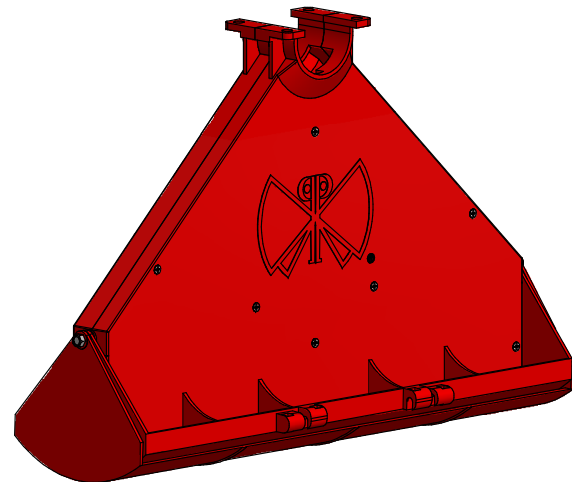

FOR 49MM DIAMETER FEED TUBE

SCALE: 40%

ITEM	PART NR.	QTY	DESCRIPTION
1	124934	1	DISPENSER UNIT: G2/49/FS4
2	100152	2	SCREW: TRAY TO DISPENSER - G2
3	100130	1	TRAY: EXTERIOR
4	100140	1	TRAY: INTERIOR

 BUTTERFLY CONCEPTS	SUB ASSEMBLY: DISPENSER & TRAY G2/49/FS4		PART NR.:
	DATE: 01-10-11	REVISION:	124924