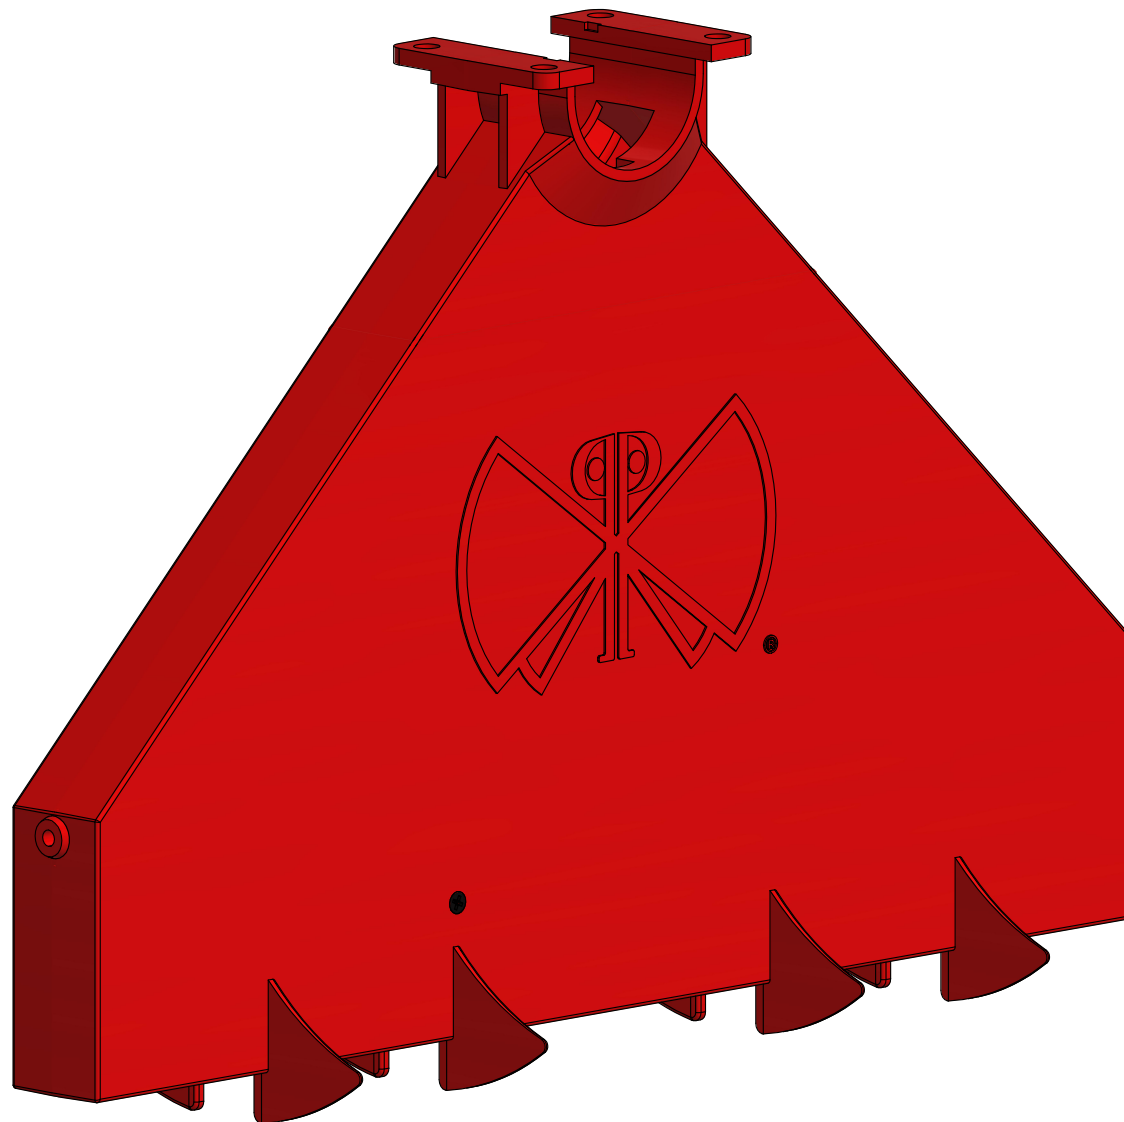

FOR 45MM DIAMETER FEED TUBE

SCALE: 50%

 BUTTERFLY CONCEPTS®	DISPENSER UNIT: G3/45		PART NR.:
	DATE: 09-12-23	REVISION:	124536