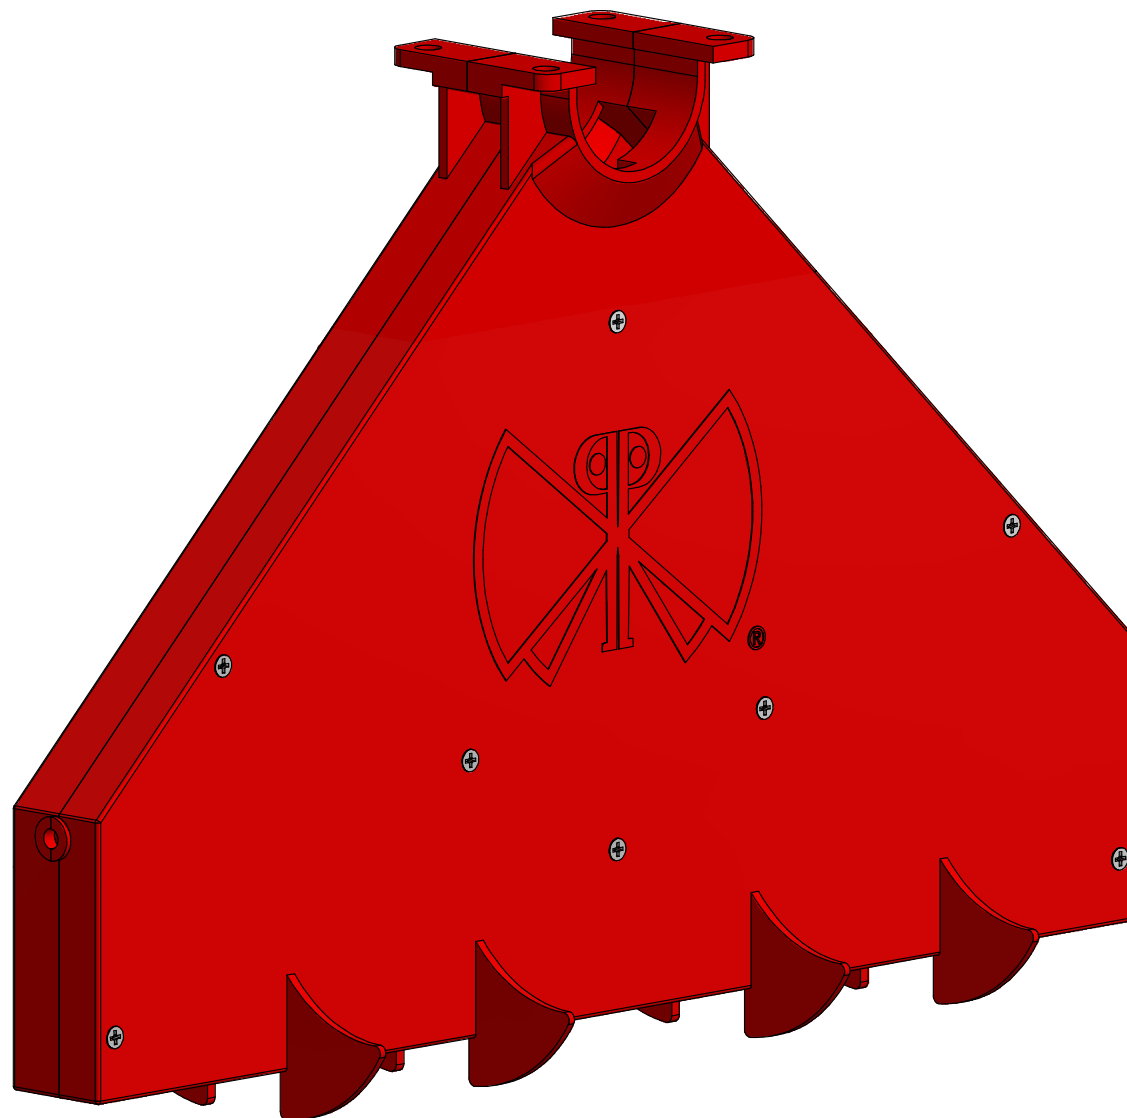

FOR 45MM DIAMETER FEED TUBE

SCALE: 50%

DISPENSER UNIT: G2/45/FS4	
DATE: 01-10-11	REVISION: 1

PART NR.:
124534