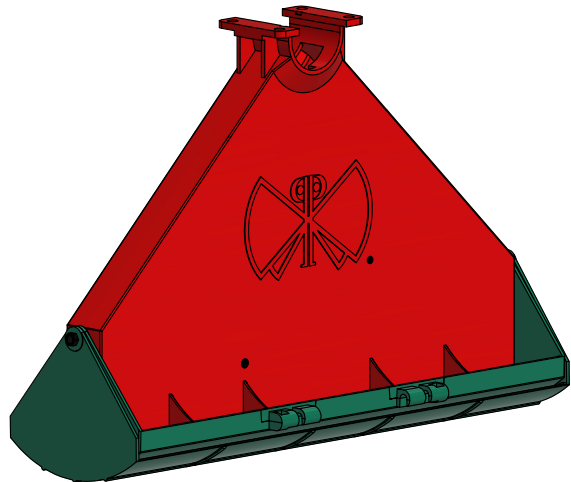

FOR 45MM DIAMETER FEED TUBE

SCALE: 40%

ITEM	PART NR.	QTY	DESCRIPTION
1	100152	2	SCREW: TRAY TO DISPENSER - G2/G3
2	124536	1	DISPENSER UNIT: G3/45
3	100144	1	TRAY: INTERIOR G3 GREEN
4	100134	1	TRAY: EXTERIOR G3 GREEN

ASSEMBLED

 BUTTERFLY CONCEPTS®	SUB ASSEMBLY: DISPENSER & TRAY - 45/G3 GREEN		PART NR.:
	DATE: 10-11-23	REVISION:	124528