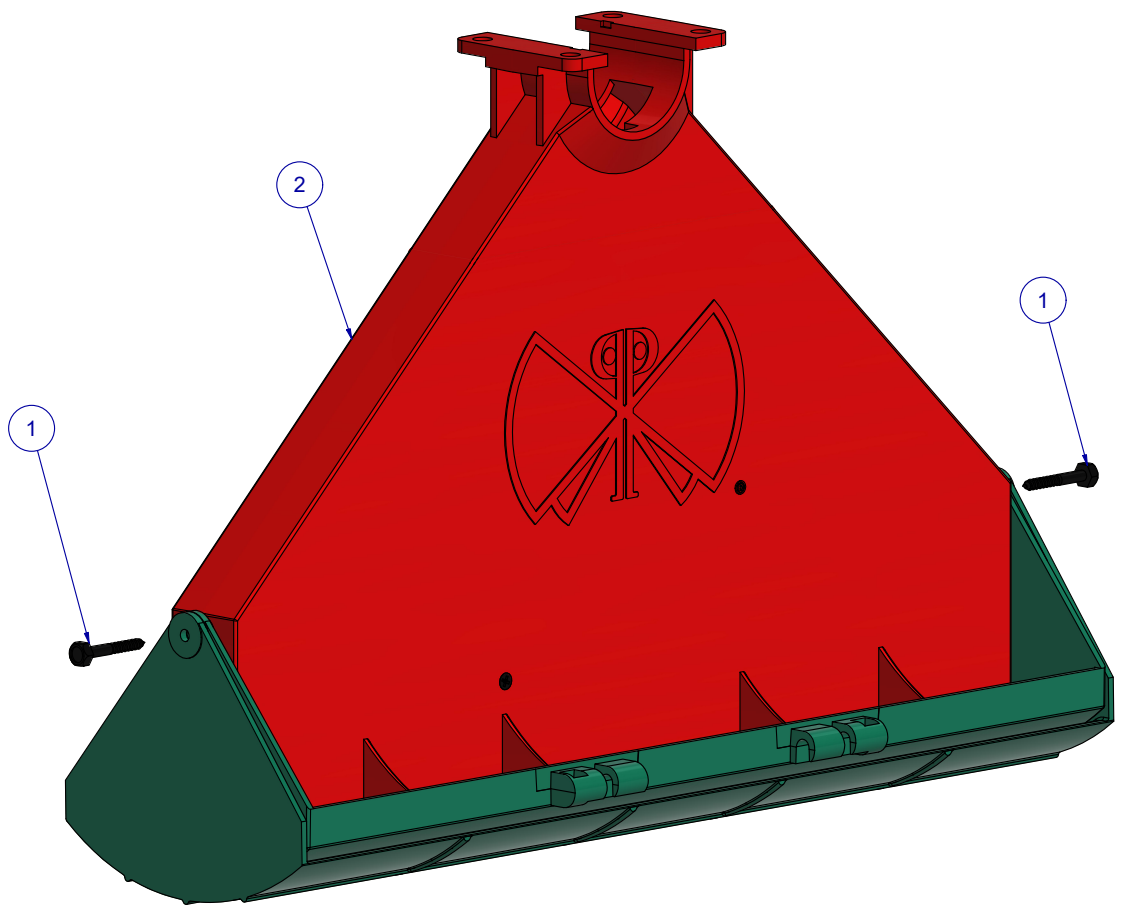

FOR 45MM DIAMETER FEED TUBE

SCALE: 40%

ITEM	PART NR.	QTY	DESCRIPTION
1	100152	2	SCREW: TRAY TO DISPENSER - G2/G3
2	124536	1	DISPENSER UNIT: G3/45
3	100144	1	TRAY: INTERIOR G3 GREEN
4	100134	1	TRAY: EXTERIOR G3 GREEN

ASSEMBLED

 BUTTERFLY CONCEPTS®	SUB ASSEMBLY: DISPENSER & TRAY - 45/G3 GREEN		PART NR.:
	DATE: 10-11-23	REVISION:	124528