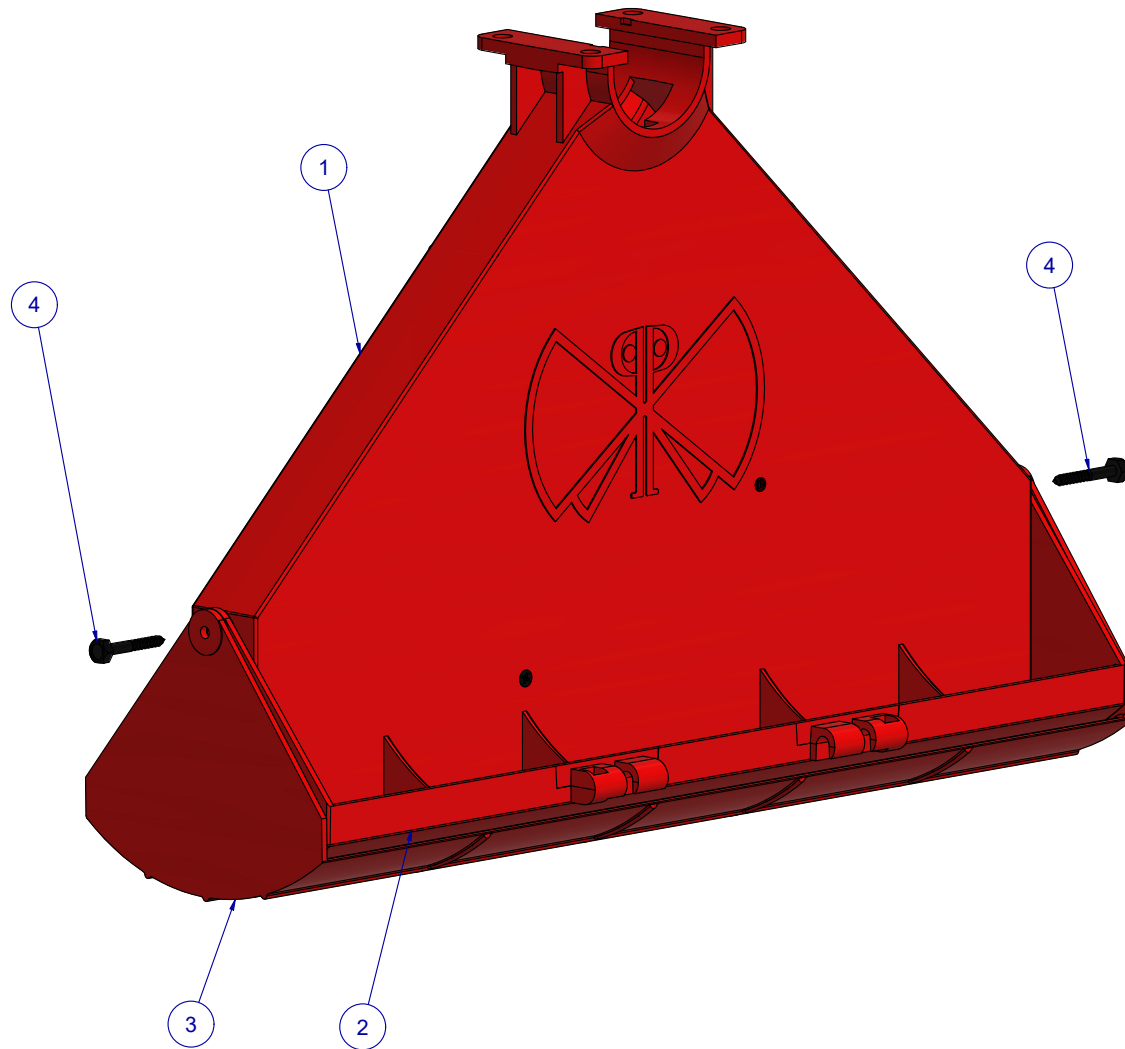

FOR 45MM DIAMETER FEED TUBE

SCALE: 40%

ITEM	PART NR.	QTY	DESCRIPTION
1	124536	1	DISPENSER UNIT: G3/45
2	100142	1	TRAY: INTERIOR G3
3	100132	1	TRAY: EXTERIOR G3
4	100152	2	SCREW: TRAY TO DISPENSER - G2/G3

ASSEMBLED

 BUTTERFLY CONCEPTS®	SUB ASSEMBLY: DISPENSER & TRAY - 45/G3		PART NR.:
	DATE: 09-12-23	REVISION:	124526