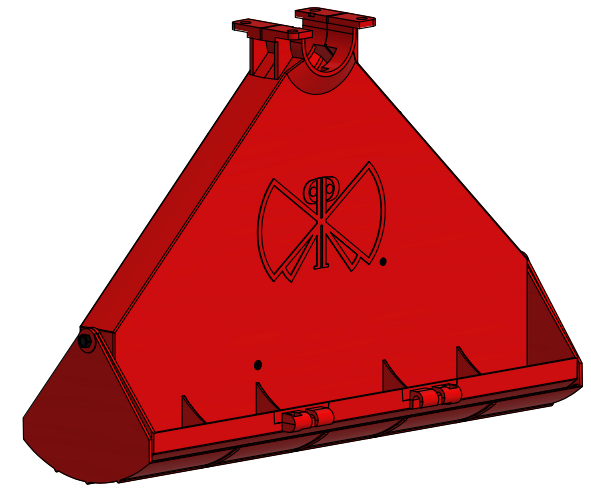

FOR 45MM DIAMETER FEED TUBE

SCALE: 40%

ITEM	PART NR.	QTY	DESCRIPTION
1	124536	1	DISPENSER UNIT: G3/45
2	100142	1	TRAY: INTERIOR G3
3	100132	1	TRAY: EXTERIOR G3
4	100152	2	SCREW: TRAY TO DISPENSER - G2/G3

ASSEMBLED

 BUTTERFLY CONCEPTS®	SUB ASSEMBLY: DISPENSER & TRAY - 45/G3		PART NR.:
	DATE: 09-12-23	REVISION:	124526