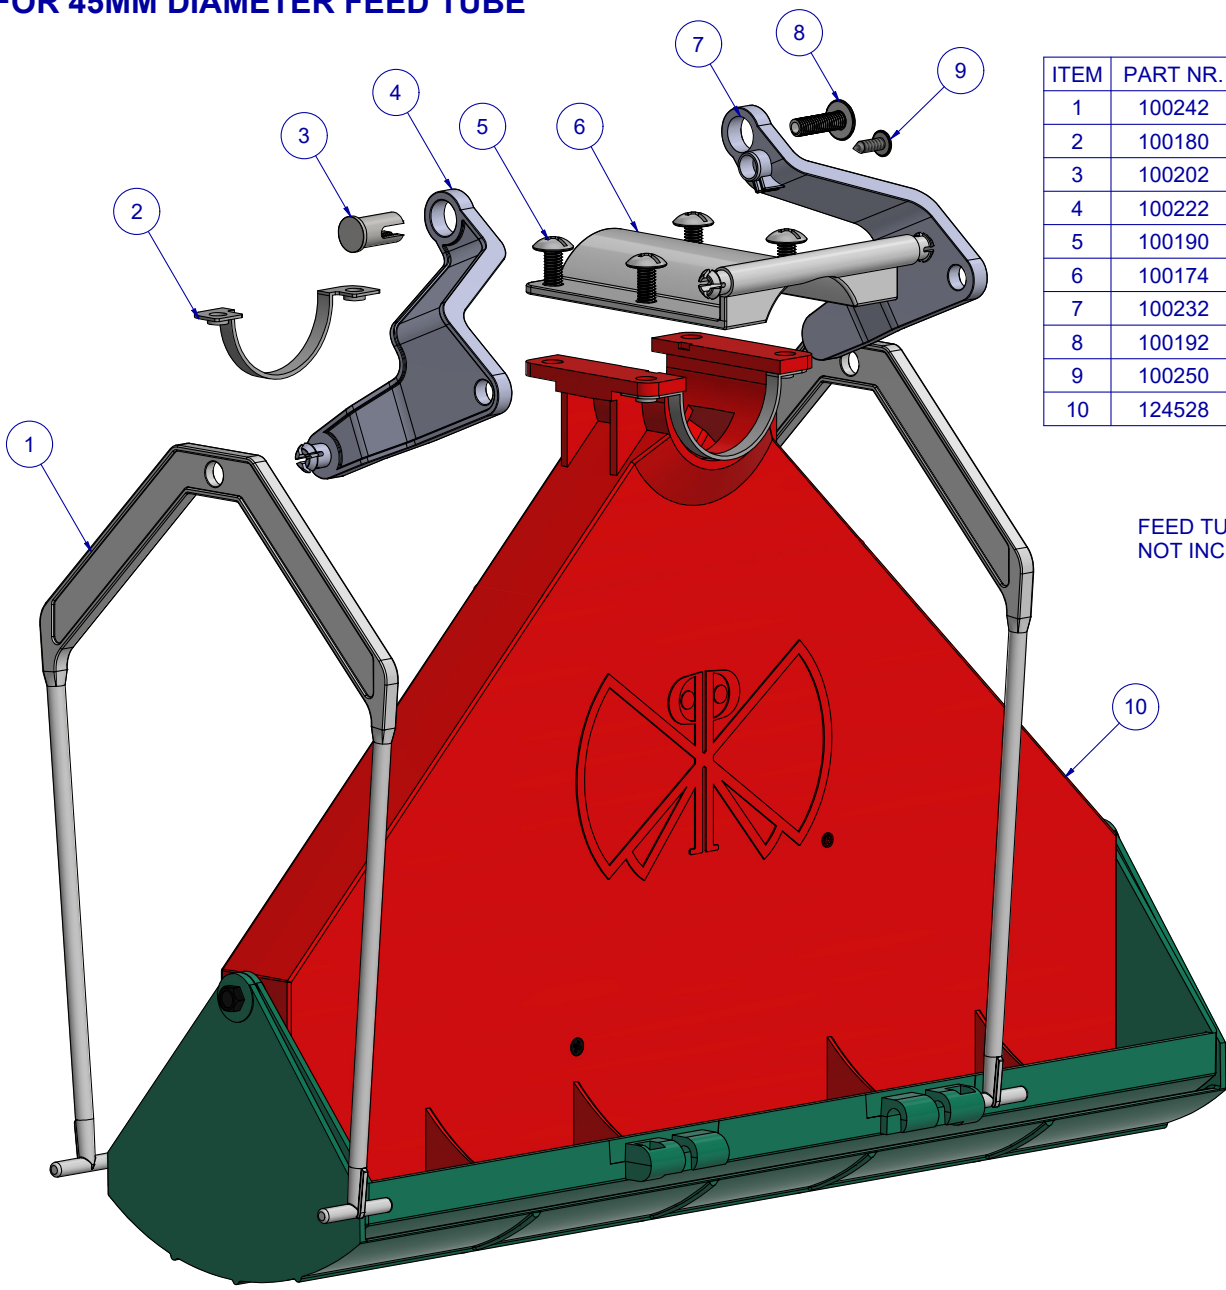

FOR 45MM DIAMETER FEED TUBE

SCALE: 40%

ITEM	PART NR.	QTY	DESCRIPTION
1	100242	2	ACTUATOR LEG - G3
2	100180	2	MOUNTING BRACKET: METAL BOTTOM - 45
3	100202	1	ACTUATOR SPINDLE - G3
4	100222	1	ACTUATOR ARM: E1/G3
5	100190	4	BOLT: MOUNTING BRACKET - 45
6	100174	1	MOUNTING BRACKET: PLASTIC TOP - 45/G3
7	100232	1	ACTUATOR ARM: F1/G3
8	100192	1	ACTUATOR SPINDLE BOLT - G3
9	100250	1	SCREW: ACTUATOR & ACTUATOR LEG - G2/G3
10	124528	1	SUB ASSEMBLY: DISPENSER & TRAY - 45/G3 GREEN TRAYS

FEED TUBE & STEEL CABLE
NOT INCLUDED

 BUTTERFLY CONCEPTS®	BUTTERFLY TRAY ASSEMBLY - 45/G3 GREEN TRAYS		PART NR.:
	DATE: 10-11-23	REVISION:	124512