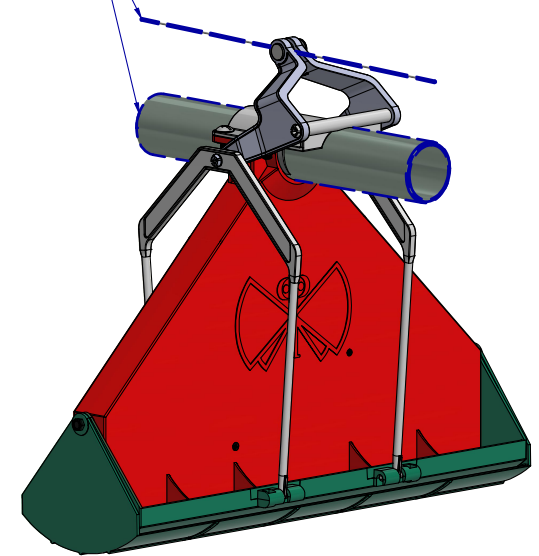

FOR 45MM DIAMETER FEED TUBE

SCALE: 40%

ITEM	PART NR.	QTY	DESCRIPTION
1	100242	2	ACTUATOR LEG - G3
2	100180	2	MOUNTING BRACKET: METAL BOTTOM - 45
3	100202	1	ACTUATOR SPINDLE - G3
4	100222	1	ACTUATOR ARM: E1/G3
5	100190	4	BOLT: MOUNTING BRACKET - 45
6	100174	1	MOUNTING BRACKET: PLASTIC TOP - 45/G3
7	100232	1	ACTUATOR ARM: F1/G3
8	100192	1	ACTUATOR SPINDLE BOLT - G3
9	100250	1	SCREW: ACTUATOR & ACTUATOR LEG - G2/G3
10	124528	1	SUB ASSEMBLY: DISPENSER & TRAY - 45/G3 GREEN TRAYS

FEED TUBE & STEEL CABLE
NOT INCLUDED

 BUTTERFLY CONCEPTS®	BUTTERFLY TRAY ASSEMBLY - 45/G3 GREEN TRAYS		PART NR.:
	DATE: 10-11-23	REVISION:	124512