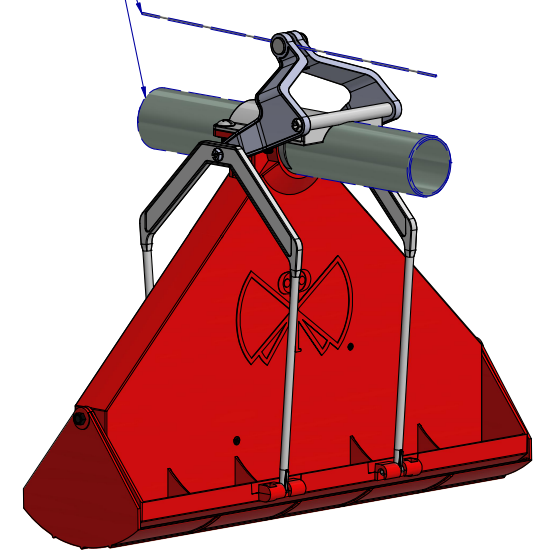

FOR 45MM DIAMETER FEED TUBE

SCALE: 40%

ITEM	PART NR.	QTY	DESCRIPTION
1	100242	2	ACTUATOR LEG - G3
2	100180	2	MOUNTING BRACKET: METAL BOTTOM - 45
3	100202	1	ACTUATOR SPINDLE - G3
4	100222	1	ACTUATOR ARM: E1/G3
5	100190	4	BOLT: MOUNTING BRACKET - 45
6	100174	1	MOUNTING BRACKET: PLASTIC TOP - 45/G3
7	100232	1	ACTUATOR ARM: F1/G3
8	100192	1	ACTUATOR SPINDLE BOLT - G3
9	100250	1	SCREW: ACTUATOR & ACTUATOR LEG - G2/G3
10	124526	1	SUB ASSEMBLY: DISPENSER & TRAY G3/45/FS4

FEED TUBE & STEEL CABLE
NOT INCLUDED

BUTTERFLY TRAY ASSEMBLY - 45/G3

DATE: 09-13-23 REVISION:

PART NR.:
124510