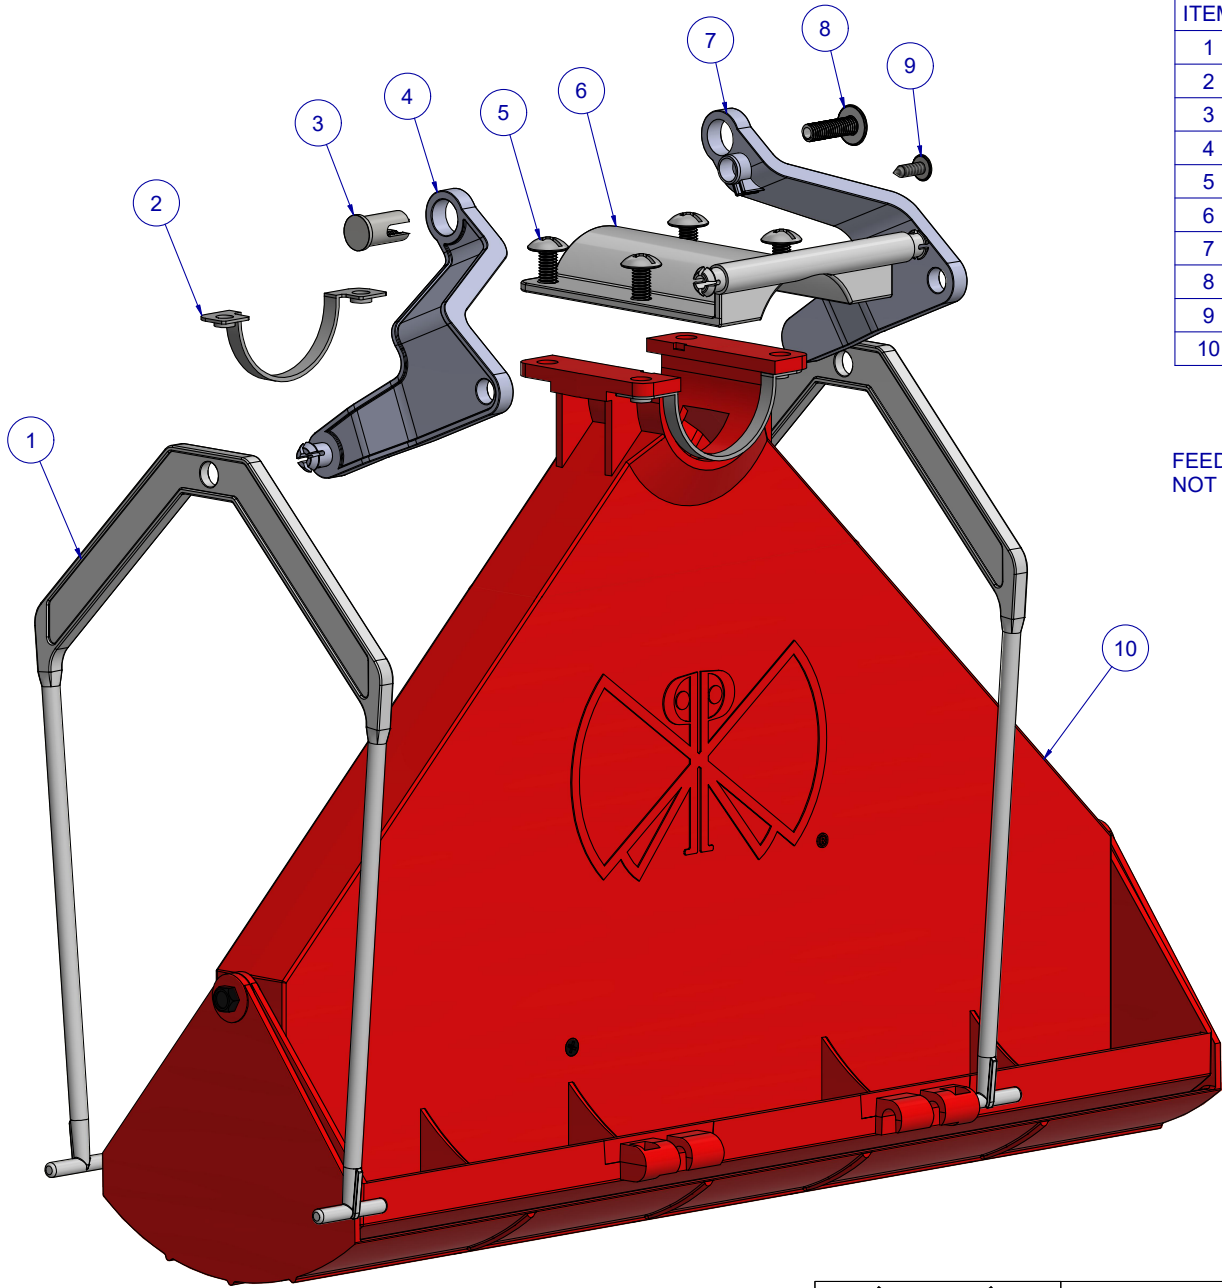

FOR 45MM DIAMETER FEED TUBE

SCALE: 40%

ITEM	PART NR.	QTY	DESCRIPTION
1	100242	2	ACTUATOR LEG - G3
2	100180	2	MOUNTING BRACKET: METAL BOTTOM - 45
3	100202	1	ACTUATOR SPINDLE - G3
4	100222	1	ACTUATOR ARM: E1/G3
5	100190	4	BOLT: MOUNTING BRACKET - 45
6	100174	1	MOUNTING BRACKET: PLASTIC TOP - 45/G3
7	100232	1	ACTUATOR ARM: F1/G3
8	100192	1	ACTUATOR SPINDLE BOLT - G3
9	100250	1	SCREW: ACTUATOR & ACTUATOR LEG - G2/G3
10	124526	1	SUB ASSEMBLY: DISPENSER & TRAY G3/45/FS4

FEED TUBE & STEEL CABLE
NOT INCLUDED

BUTTERFLY TRAY ASSEMBLY - 45/G3

DATE: 09-13-23 REVISION:

PART NR.:
124510