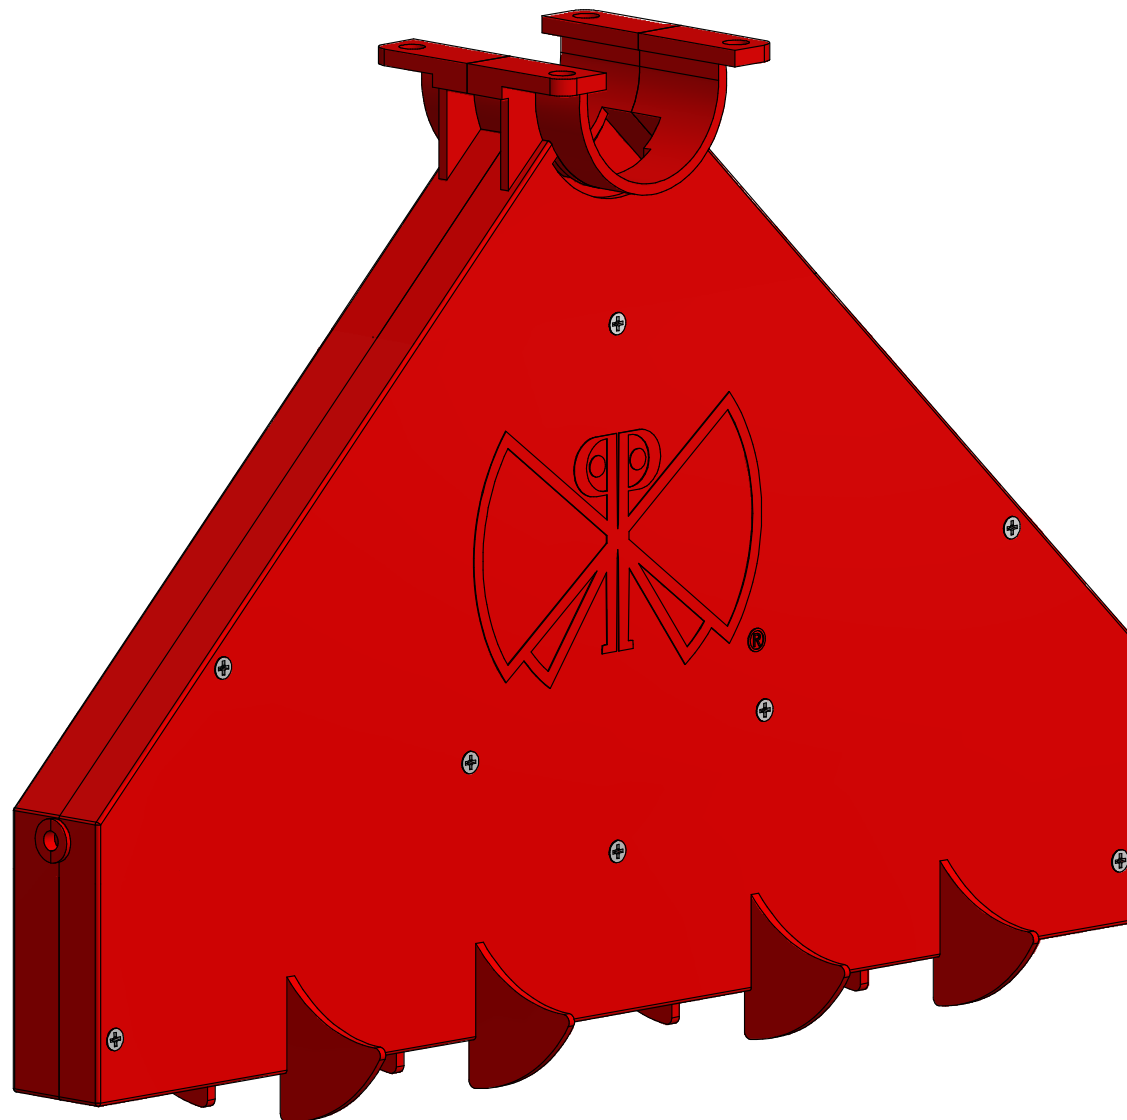

FOR 49MM DIAMETER FEED TUBE

SCALE: 50%

 BUTTERFLY CONCEPTS	DISPENSER UNIT: W/SHUT OFF G2/49/FS4		PART NR.:
	DATE: 06-12-14	REVISION:	114934