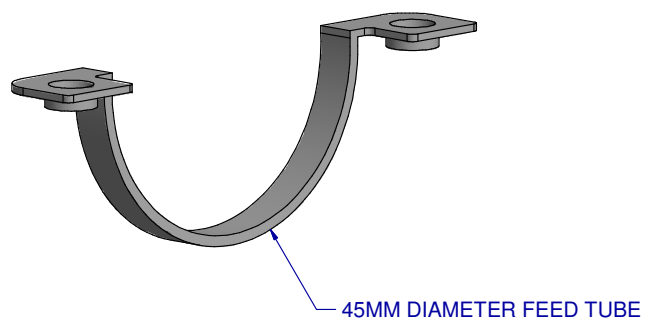

FOR 45MM DIAMETER FEED TUBE

SCALE: 100%

 BUTTERFLY CONCEPTS	MOUNTING BRACKET: METAL BOTTOM - 45		PART NR.:
	DATE:	REVISION: 1	100180