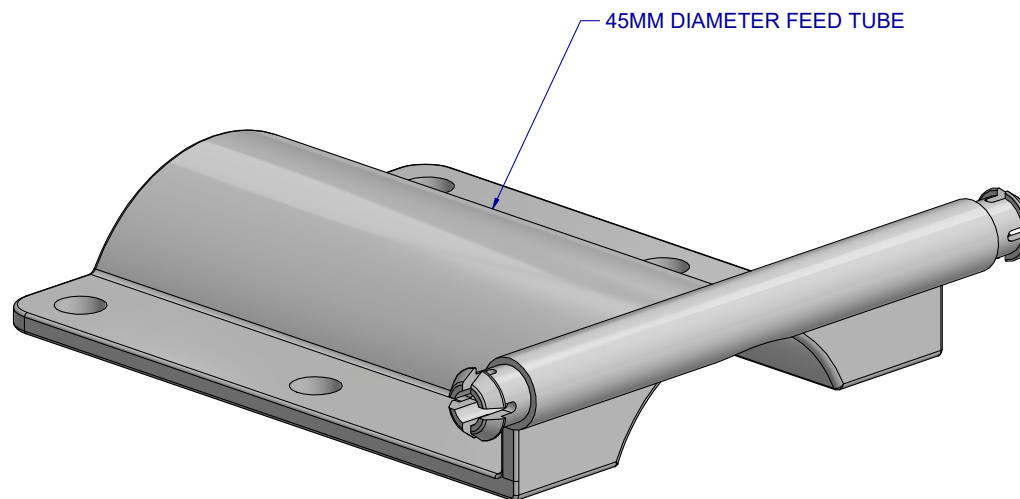

# FOR 45MM DIAMETER FEED TUBE

SCALE: 100%

BOTTOM VIEW

 BUTTERFLY CONCEPTS®	MOUNTING BRACKET: PLASTIC TOP - 45/G3		PART NR.:
	DATE: 09-12-23	REVISION: 1	100174