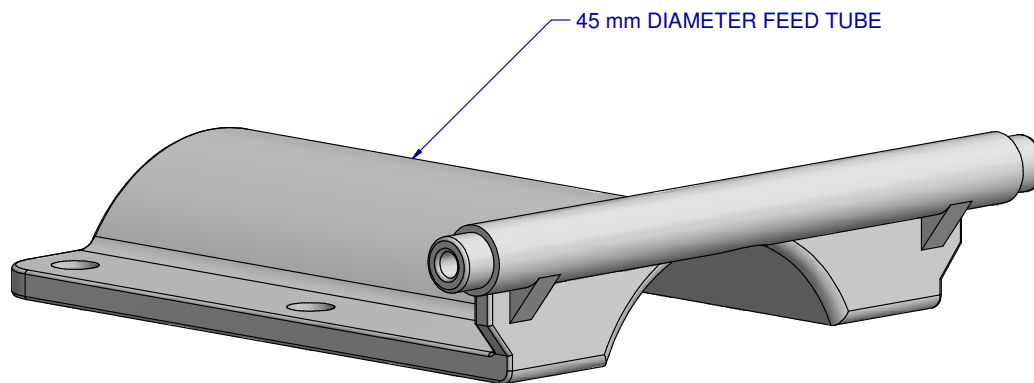

**FOR 45 mm DIAMETER FEED TUBE**

SCALE: 100%

 BUTTERFLY CONCEPTS	MOUNTING BRACKET: PLASTIC TOP - 45		PART NR.:
	DATE: 02-06-18	REVISION: 1	100170