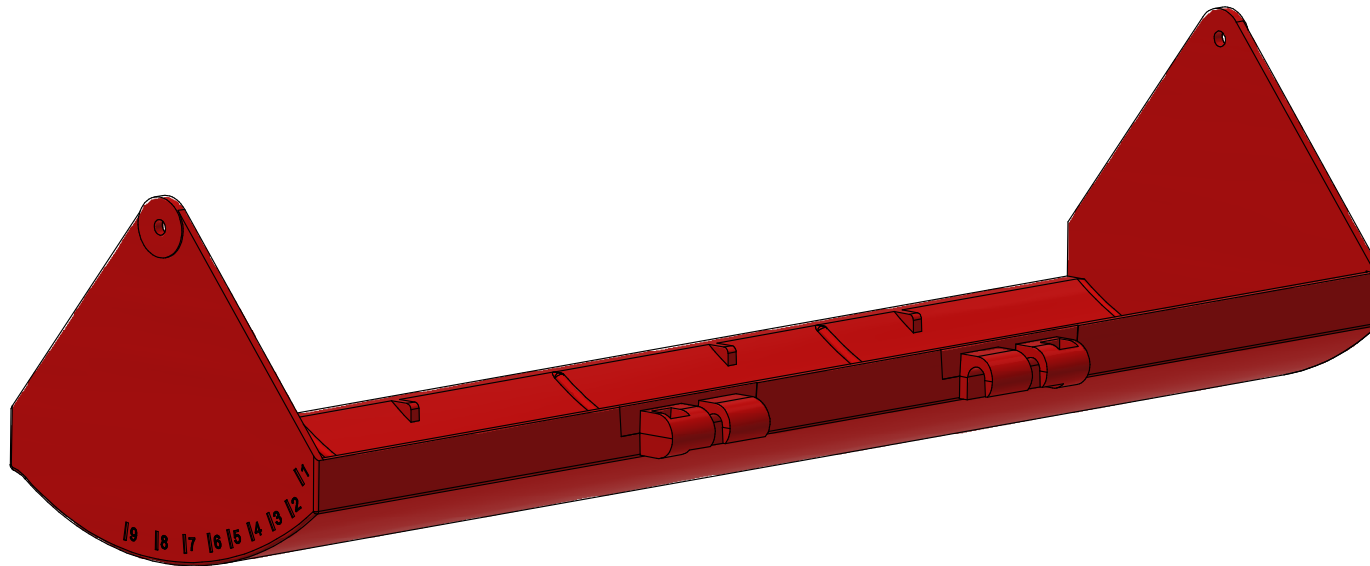

SCALE: 50%

BUTTERFLY CONCEPTS

TRAY: INTERIOR G3

DATE: 09-12-23

REVISION:

PART NR.:

100142